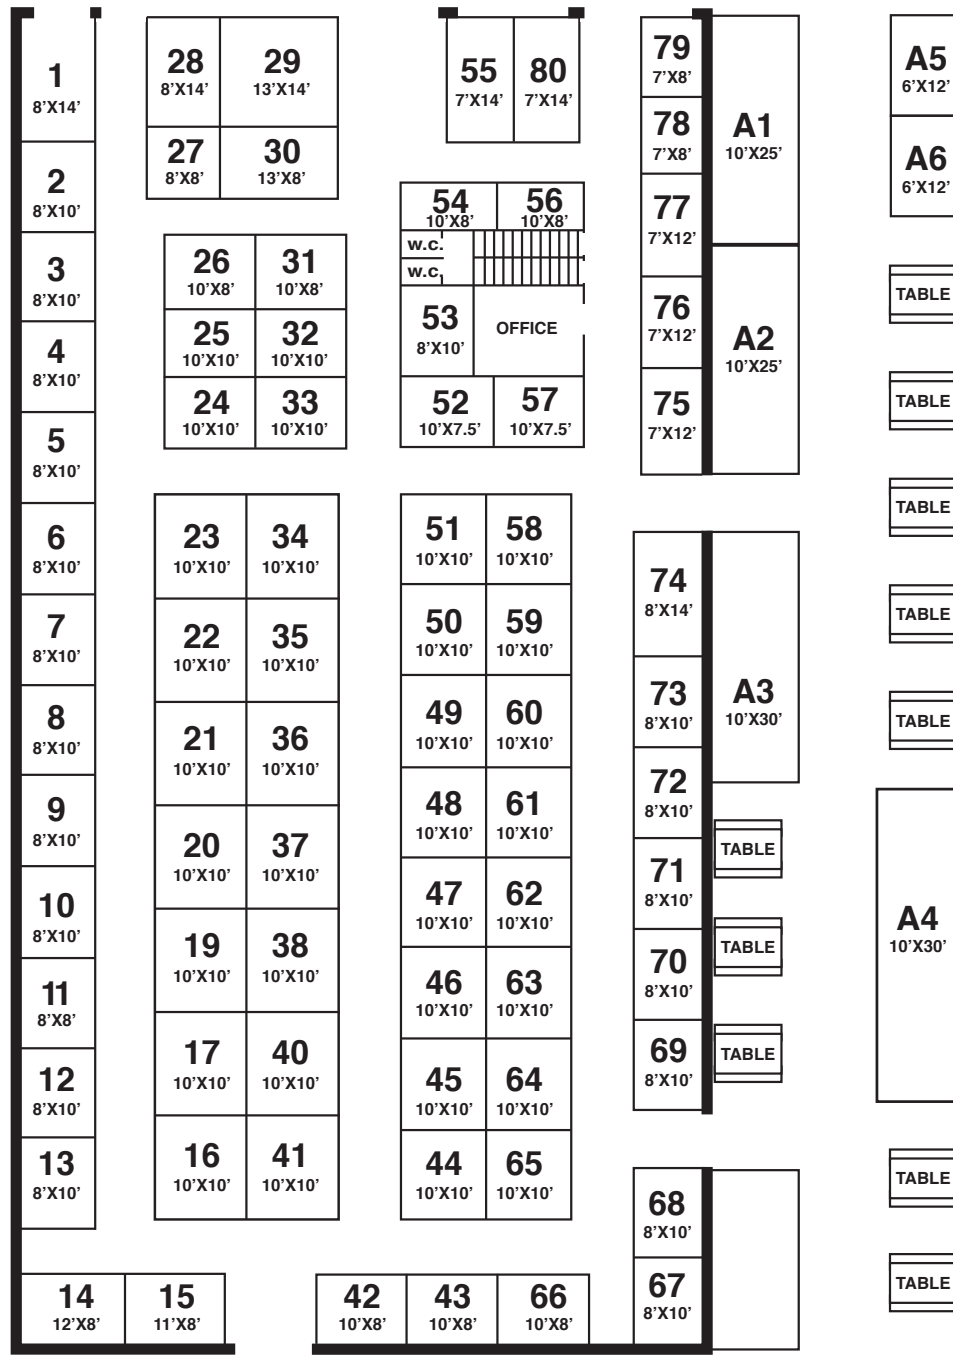

PRIME RALLY RENTALS

T: (616) 866-6461 T: (877) 539-0796 E: DENNY@CYCLETHREADS.COM

VENDOR SPACES FOR RENT IN MR. AL'S BUILDING 1219 MAIN STREET STURGIS, SD

MAIN STREET

ALLEY